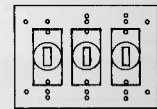

USE

30671

- 2 Gang blank
- 2 Gang switch
- 2 Gang duplex receptacle
- 2 Gang single receptacle
- 2 Gang, 1 switch & 1 duplex receptacle
- 2 Gang, 1 single & 1 duplex receptacle

USE

30672

- 1 Gang duplex receptacle
- 1 Gang skeleton (For GFI receptacles)
- 1 Gang louver

USE

30661

- 3 Gang switch
- 3 Gang blank

USE

30673

- 4" Round Catalog No. 30690
(2½" inner diameter)

Replacement Parts for Garden Lights

3 Tier Glass
No. 40513