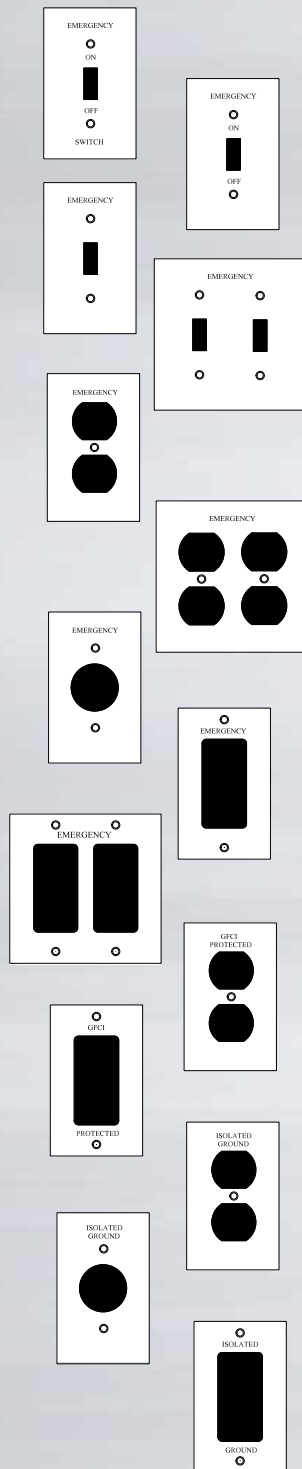

EMERGENCY, GFCI, ISOLATED GROUND

Plates & Covers

EMERGENCY, OIL & GAS BURNER PLATES

Material, Lettering	Yellow #13655 Federal Color Std. 595A	Type 304 .030 SS	Type 304 .030 SS	Type 304 .030 SS	Type 304 .030 SS	Ivory Thermo-Plastic
Opening, Text	Black 1/4" Silk Screening	Black 1/4" Silk Screening	Red 1/4" Silk Screening	Red Fill 1/4" Engraving	Black Fill 1/4" Engraving	Black 1/4" Silk Screening
1-Gang Wall Plate, Toggle opening, "Emergency Switch/On-Off"	41110					
1-Gang Wall Plate, Toggle opening, "Emergency/On-Off"		41113	41112			
1-Gang Wall Plate, Toggle opening, "Emergency"				41211		
2-Gang Wall Plate, 2 Toggle openings, "Emergency"		41114		41213		
1-Gang Wall Plate, Duplex opening, "Emergency"	41101	41117	41116	41210		
Horizontal Duplex				41217		
2-Gang Wall Plate, 2 Duplex openings, "Emergency"	41102	41118	41115	41212		
1-Gang Wall Plate, Single receptacle opening, "Emergency"				41215		
1-Gang Wall Plate, Block Duplex/GFI receptacle opening, "Emergency"				41214		
2-Gang Wall Plate, Block Duplex/GFI receptacle openings, "Emergency"				41216		
1-Gang Wall Plate, Duplex opening, "GFCI Protected"		41137			41220	42112
1-Gang Wall Plate, Block Duplex/GFI receptacle opening, "GFCI Protected"		41134			41224	42111
1-Gang Wall Plate, Duplex opening, "Isolated Ground"					41231	
1-Gang Wall Plate, Single Receptacle opening, "Isolated Ground"					41235	
1-Gang Wall Plate, Block Duplex/GFI opening, "Isolated Ground"					41234