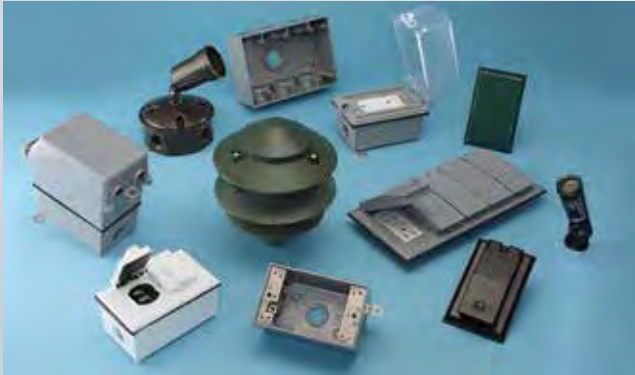

Over 90 Years of Quality and Service

One of the most comprehensive weatherproof lines in the industry, with most items manufactured in the USA. Choose from more than 250 items, many available in grey, white, bronze and green. Highest quality casting and tapping, plus a superior powder coat finish.