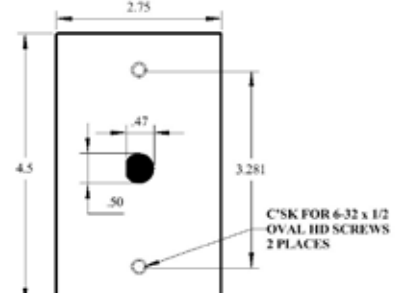

Coaxial
Connector
BNC **431**