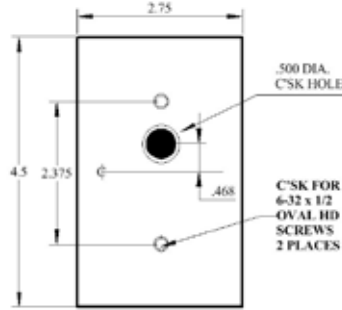

Momentary Contact,
Offset Push Button **369**
(MC)