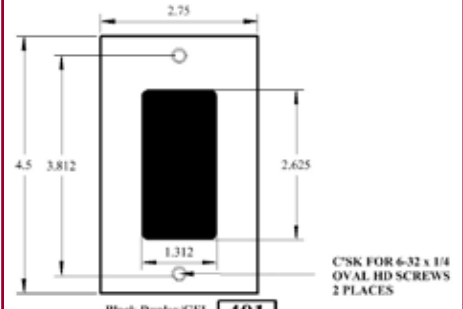

Block Duplex/GFI
Recept. **401**
(SRM)