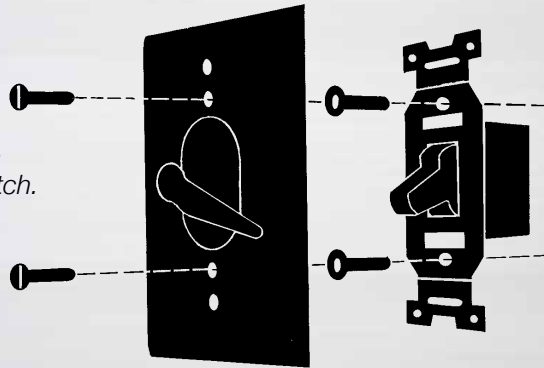

Catalog No.	No. of Gangs	Description	Color	Mounting	Carton Quantity	Weight per 100 units
30480	1	Toggle switch cover with standard single-pole toggle switch (15A-125V)	Gray	Standard	25	40 lbs.
30480W	1	Toggle switch cover with standard single-pole toggle switch (15A-125V)	White	Standard	25	40 lbs.
30480Z	1	Toggle switch cover with standard single-pole toggle switch (15A-125V)	Bronze	Standard	25	40 lbs.
30488	1	Toggle switch cover only	Gray	Standard	25	18 lbs.
30488W	1	Toggle switch cover only	White	Standard	25	18 lbs.
30488Z	1	Toggle switch cover only	Bronze	Standard	25	18 lbs.
30481	1	Toggle switch cover with standard single-pole toggle switch (15A-125V)	Gray	4-screw (FS)	25	40 lbs.
30489	1	Toggle switch cover only	Gray	4-screw (FS)	25	18 lbs.
30482	1	Toggle switch cover with single-pole toggle switch (20A-120/277VAC)	Gray	Standard	25	32 lbs.
30483	1	Toggle switch cover with single-pole toggle switch (20A-120/277VAC)	Gray	4-screw (FS)	25	32 lbs.
30490	1	Toggle switch cover with double-pole toggle switch (15A-120VAC)	Gray	Standard	25	40 lbs.
30494	1	Toggle switch cover with double-pole toggle switch (15A-120VAC)	Gray	4-screw (FS)	25	40 lbs.
30486	1	Toggle switch cover with double-pole toggle switch (20A-120/277VAC)	Gray	Standard	25	32 lbs.

Toggle Switch Covers

Suitable for wet locations

TOGGLE SWITCH COVERS

These covers can be used with any toggle switch.

All parts, including spacers, are supplied with each switch.

Strap "ears" must be cut off prior to mounting on plate.