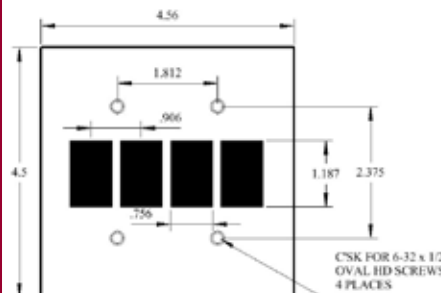

Low
Voltage **420**