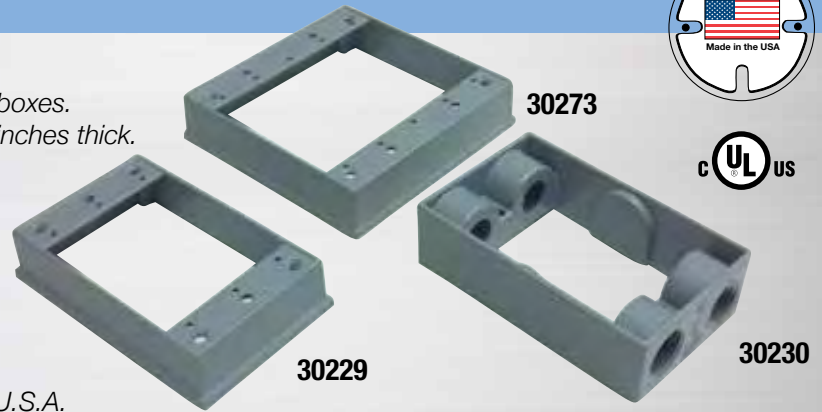

Swimming Pool Junction Boxes

- Meet NEC Article 680 requirements.
- Solid brass base and specially formulated gasket.
- Lexan 503® nonconductive, watertight cover, UV-stabilized.
- Four grounding posts (green screws).
- Continuous sealing ridge keeps interior dry.
- Four brass mounting screws; hardware included.

Suitable for wet locations

- Fit all universal-type 1 and 2-gang weatherproof boxes.
- Made from heavy-duty die-cast aluminum; .094 inches thick.
- Superior powder coat finish assures maximum weatherability.
- Gasket and mounting screws included.
- Nos. 30230, 30287, 30295 and 30296 each come with 2 close-up plugs.
- c-UL-us listed for use in the United States and Canada.
- All box extensions on this page are made in the U.S.A.