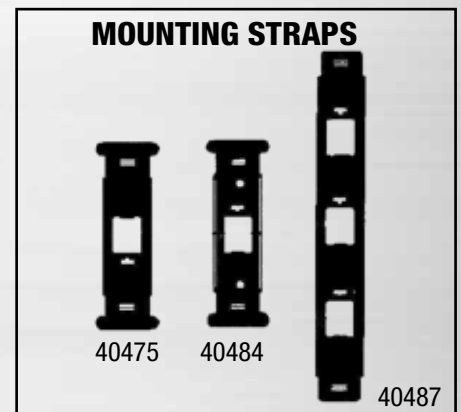

NARROW PLATES

Available in 1-1/2, 1-3/4, 2 and 2-1/4 inch widths and in 4-1/2 inches, 6-1/8 and 8-1/8 inch heights.

Ideal for curtain walls, moveable office partitions, trailers, mobile homes, marine installations, narrow door and window mullions.

Aluminum-Clear Anodized (5AA)	Stainless Steel Type 304 Satin .030" (302SS)	Stainless Steel Type 430 Satin .030" (SS)
95347	93347	97347
95348	93348	97348
95349	93349	97349

Interchangeable 1 Hole Horizontal
(Interchangeable mounting 3.812")
Use 40476 (M1348) mounting strap

- 1.75 inches wide (71A-NP175)
- 2 inches wide (71A-NP2)
- 2.25 inches wide (71A-NP225)

95167	93167	97167
95168	93168	97168
95169	93169	97169

Interchangeable 2 Hole Horizontal
(Interchangeable mounting 3.812")
Use 40476 (M1348) mounting strap

- 1.75 inches wide (71B-NP175)
- 2 inches wide (71B-NP2)
- 2.25 inches wide (71B-NP225)

95177	93177	97177
95178	93178	97178
95179	93179	97179

Interchangeable 3 Hole Horizontal
(Interchangeable mounting 3.812")
Use 40476 (M1348) mounting strap

- 1.75 inches wide (71C-NP175)
- 2 inches wide (71C-NP2)
- 2.25 inches wide (71C-NP225)

95197	93197	97197

Interchangeable 2 Hole Vertical
(M1652)
6.125 inches high
(Screw holes spaced 4.375" between centers)

- 1.75 inches wide x 6.125" high

Interchangeable 3 Hole Vertical
(M1653)
8.125 inches high
(Screw holes spaced 6.375" between centers)

- 1.75 inches wide x 8.125" high

95237	93237	97237