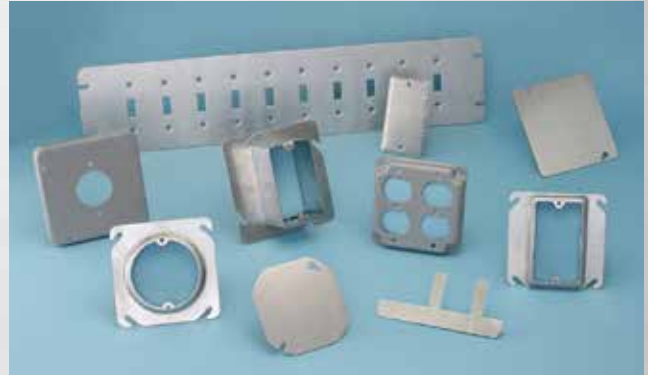

All of our box covers, reducing washers and nail plates are USA-made. Over 300 different covers. Our 4 inch square raised covers are available with a smooth powder coat finish to prevent oxidation and possible rust.