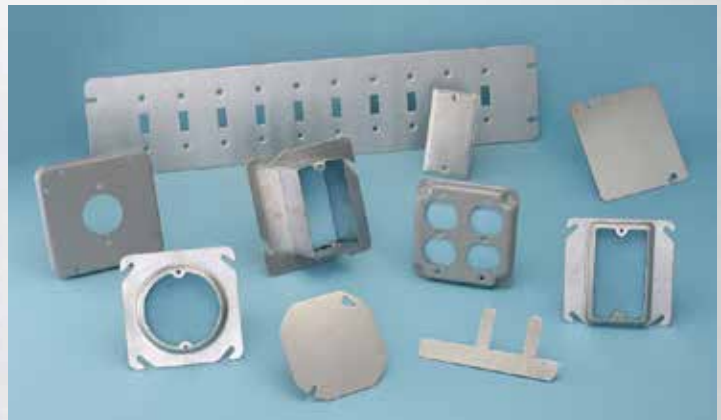

Our mission is to offer distributors, contractors, and end-users the highest quality product, competitively priced and ready for quick delivery.

We look forward to working with you and hope to hear from you soon!