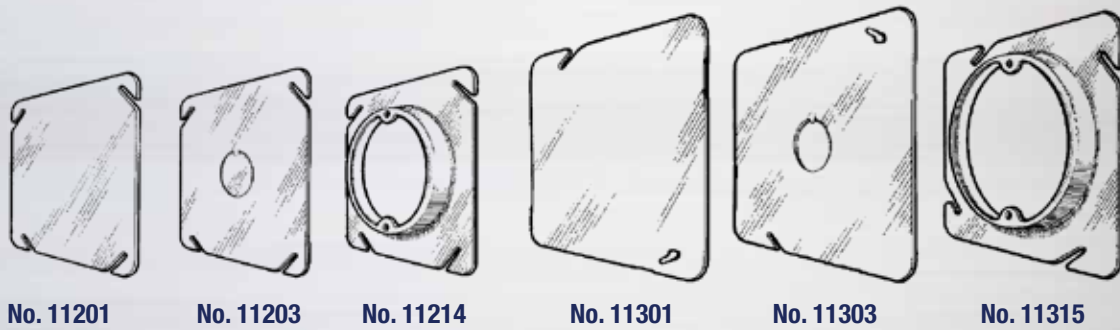

Square Covers

4" and 4-11/16"

SQUARE FLAT COVERS

Catalog No.	Description	Carton Quantity	Weight Per 100 Units
4" SQUARE FLAT			
11201	Blank	50	29 lbs.
11202†	Bushed Hole (.4375" dia.)	100	29 lbs.
11203	1/2" Knockout	100	28 lbs.

4" SQUARE RAISED			
11211	Blank, Raised 5/8"	100	36 lbs.
11212	Bushed Hole (.4375" dia., raised 5/8")	100	38 lbs.
11214	3" Opening (ears tapped, 2-3/4" between device centers, raised 5/8")	100	26 lbs.
11215	3" Opening (ears tapped, 2-3/4" between device centers, raised 1/2")	100	22 lbs.
11216	3" Opening (ears tapped, 2-3/4" between device centers, raised 3/4")	50	30 lbs.

4-11/16" SQUARE FLAT			
11301	Blank	50	40 lbs.
11303	1/2" Knockout	50	39 lbs.

4-11/16" SQUARE FLAT			
11311	Blank, Raised 5/8"	25	50 lbs.
11314	3" Opening (ears tapped, 2-3/4" between device centers, raised 5/8")	25	38 lbs.
11315	4" Opening (ears tapped, 3-1/2" between device centers, raised 5/8")	25	30 lbs.

†To be discontinued when stock exhausted.