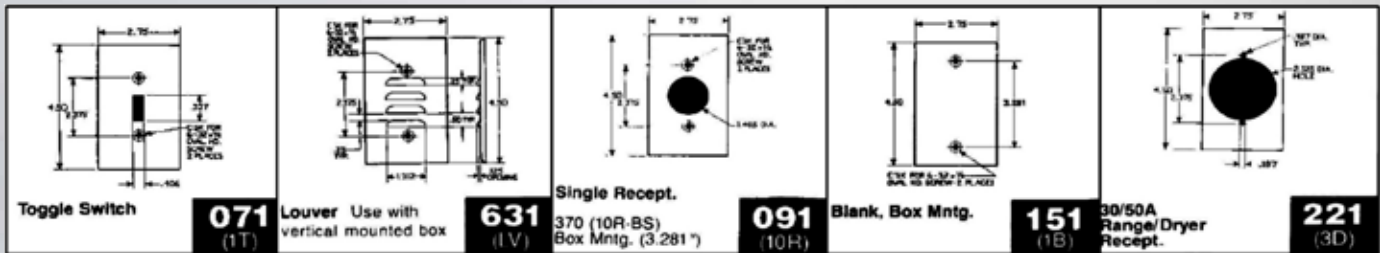

ORDERING INSTRUCTIONS FOR CUSTOM PLATES

- Standard and Princess
- Jumbo/Oversize
- Maxi
- Narrow
- Special Sizes

Custom Standard, Princess, Maxi, Jumbo or Narrow Size Plates (continued)

Step 3: Add Opening Numbers

Find Opening Number(s) in Opening Selector Guide, Pages A93 to A103.

Step 4: Create Ordering Number

94005 – 071 – 631 – 091 – 151 – 221

Custom Wallplate Prefix

Custom Opening Suffix

QUANTITY – Always indicate the number of custom wallplates required, particularly when there are several plates with the identical gang size, material and openings.

PRICING – Please contact the factory for pricing. Feel free to send your requirements to our fax number below or to customerservice@mulberrymetal.com. We will confirm your requirements and, in most cases, provide you with a detailed drawing.

DELIVERY – Allow 2 to 3 weeks when ordering.

RETURNS – Please order with care since custom items can not be exchanged or returned for credit.