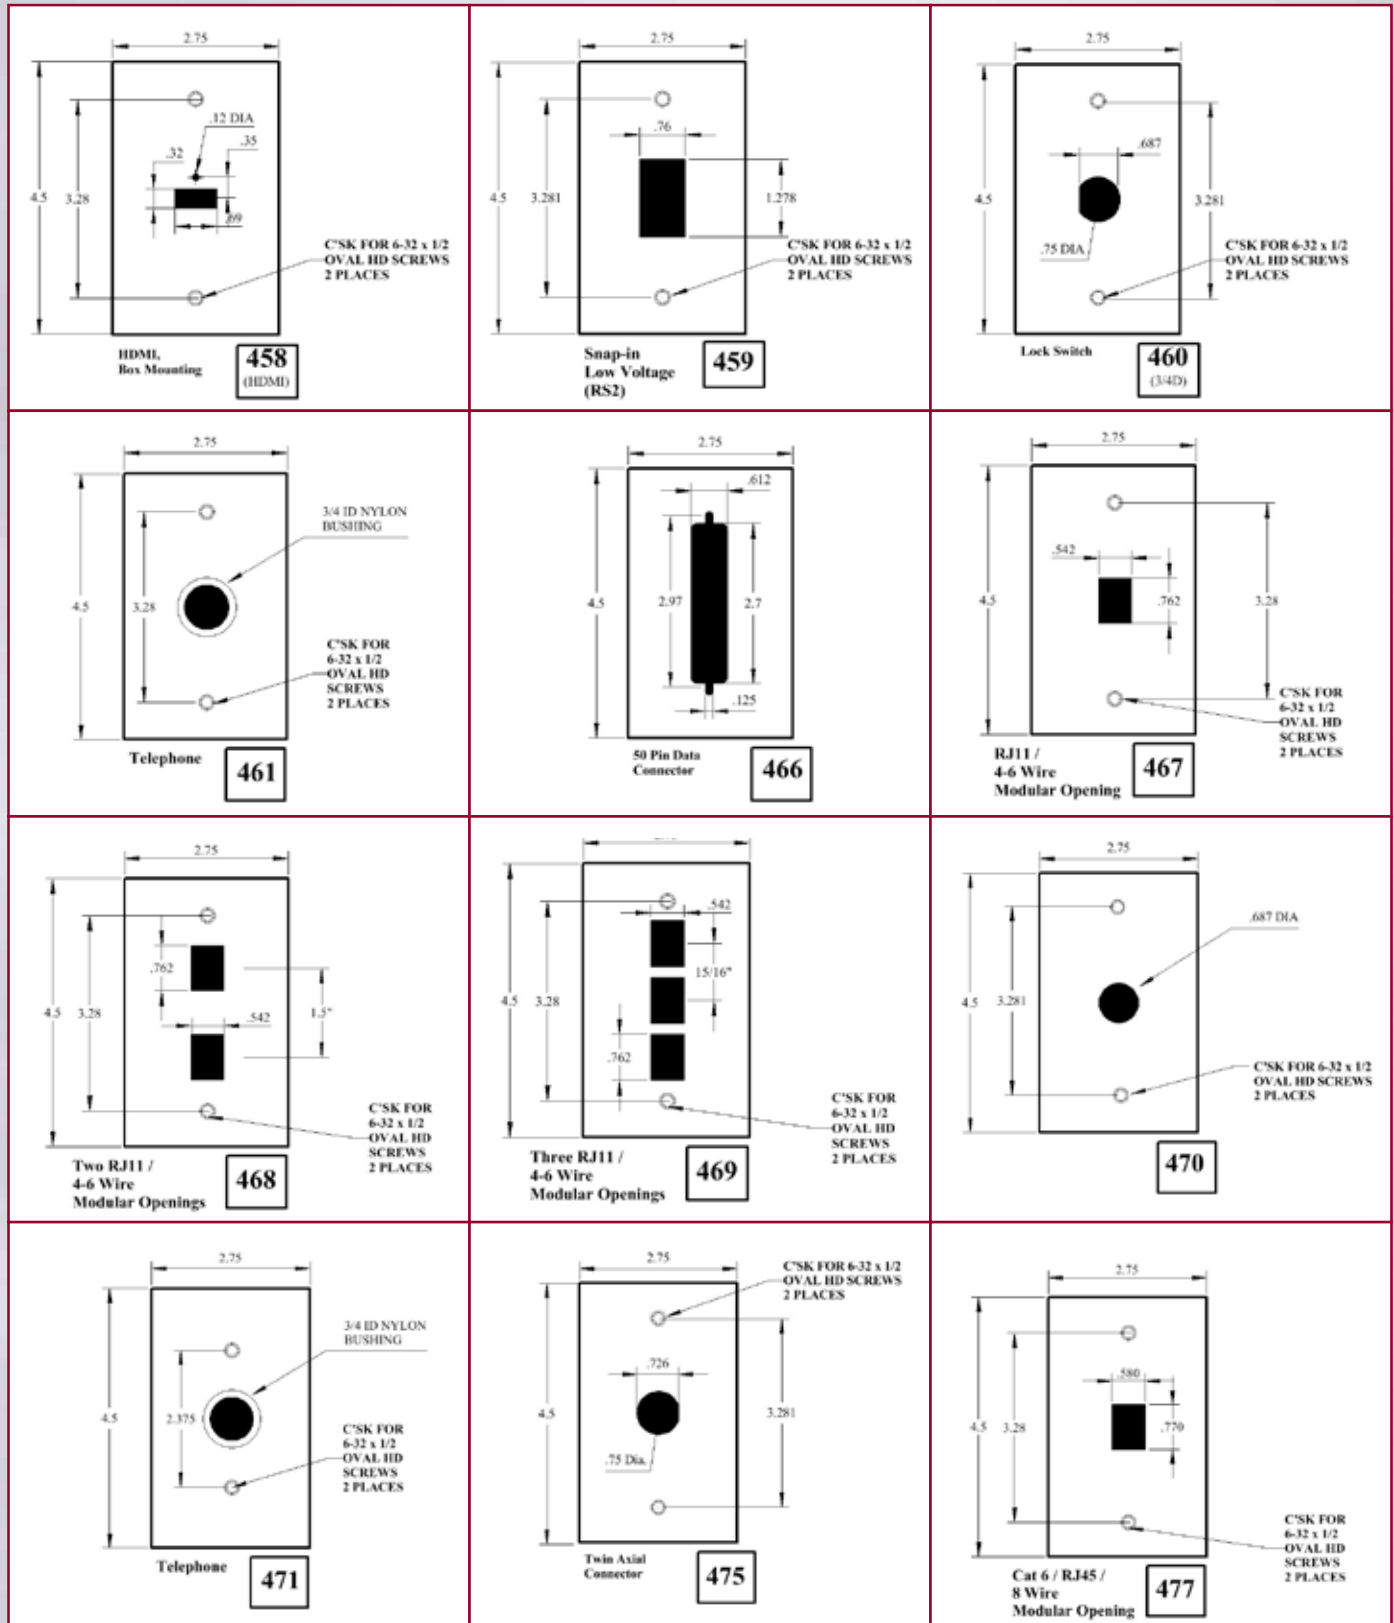

OPENING SELECTOR GUIDE FOR CUSTOM PLATES

OPENING SELECTOR GUIDE FOR CUSTOM PLATES

 <p>Key Switch Double-D opening .67 x .75"</p> <p>528</p>	 <p>3/4" Diameter Opening Box Mounting</p> <p>530 (X75)</p>	 <p>Slot for Razor Blades</p> <p>550 (RHH)</p>
 <p>Coaxial Connector BNC</p> <p>551</p>	 <p>IBM Type Data Connector</p> <p>557</p>	 <p>Biplax / Triplex</p> <p>561 (SLR)</p>
 <p>Telephone 1" Inner Diameter Plastic Grommet</p> <p>581</p>	 <p>Telephone Opening With Metal Bushing</p> <p>591 (61)</p>	 <p>Long Toggle DPDT</p> <p>600 (L.T)</p>
 <p>"Smully" Rocker Switch</p> <p>601</p>	 <p>Blank, Interchangeable Mounting</p> <p>611</p>	 <p>620</p>