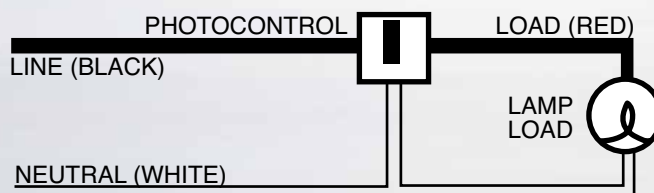

Basic Wiring Diagram