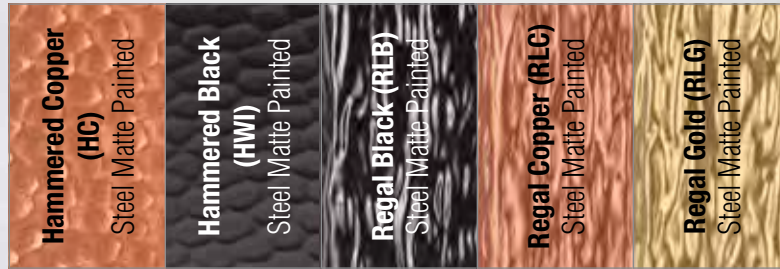

CLASSIC METAL FINISHES

Standard Size

WALLPLATES WITH CLASSIC METAL FINISHES

	1-Toggle Switch	21471	21571	22071	22171	22271
	2-Toggle Switches	21472	21572	22072	22172	22272
	3-Toggle Switches	21473	21573	22073	22173	22273
	1-Duplex Receptacle	21401	21501	22001	22101	22201
	2 Duplex Receptacles	21402	21502	22002	22102	22202
	1 Single Recept. (1.405")	21491	21591	22091	22191	22291
	1 Blank (Box Mntg 3.281")	21451	21551	22051	22151	22251
	2 Blanks (Box Mntg 3.281")	21452	21552	22052	22152	22252
	One 1/2" ID Phone/TV (Box Mntg 3.281")	21450	21550	22050	22150	22250
	30/50A 3 Wire Range/ Dryer Recept. 2.125" ID Hole	21425	21525	22025	22125	22225
	30/50A 3 Wire Range/ Dryer Recept. 2.125" ID Hole 2 Gang Plate	21426	21526	22026	22126	22226
	Block Duplex/ GFI Recept.	21435	21535	22035	22135	22235
	2 Block Duplex/ GFI Recepts.	21436	21536	22036	22136	22236
	3 Block Duplex/ GFI Recepts.	21437	21537	22037	22137	22237
	Toggle Switch, Duplex Recept.	21432	21532	22032	22132	22232
	Toggle Switch, Block Duplex/ GFI Recept.	21487	21587	22087	22187	22287
	2 Toggle Switches, Duplex Receptacle	21443	21543	22043	22143	22243