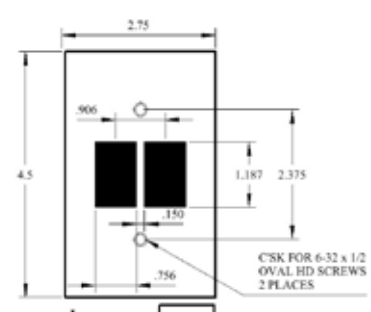

Low
Voltage **418**