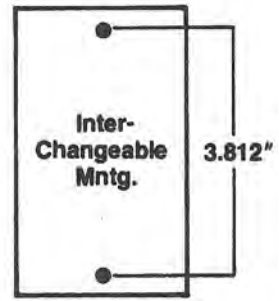

Full Scale Dimensions

STANDARD TOLERANCE $\pm 0.0313''$

Screw Hole Dimensions

Standard Size

Examples:

Blank

Toggle
Single
Receptacle

Interchangeable
(Despard)
GFI