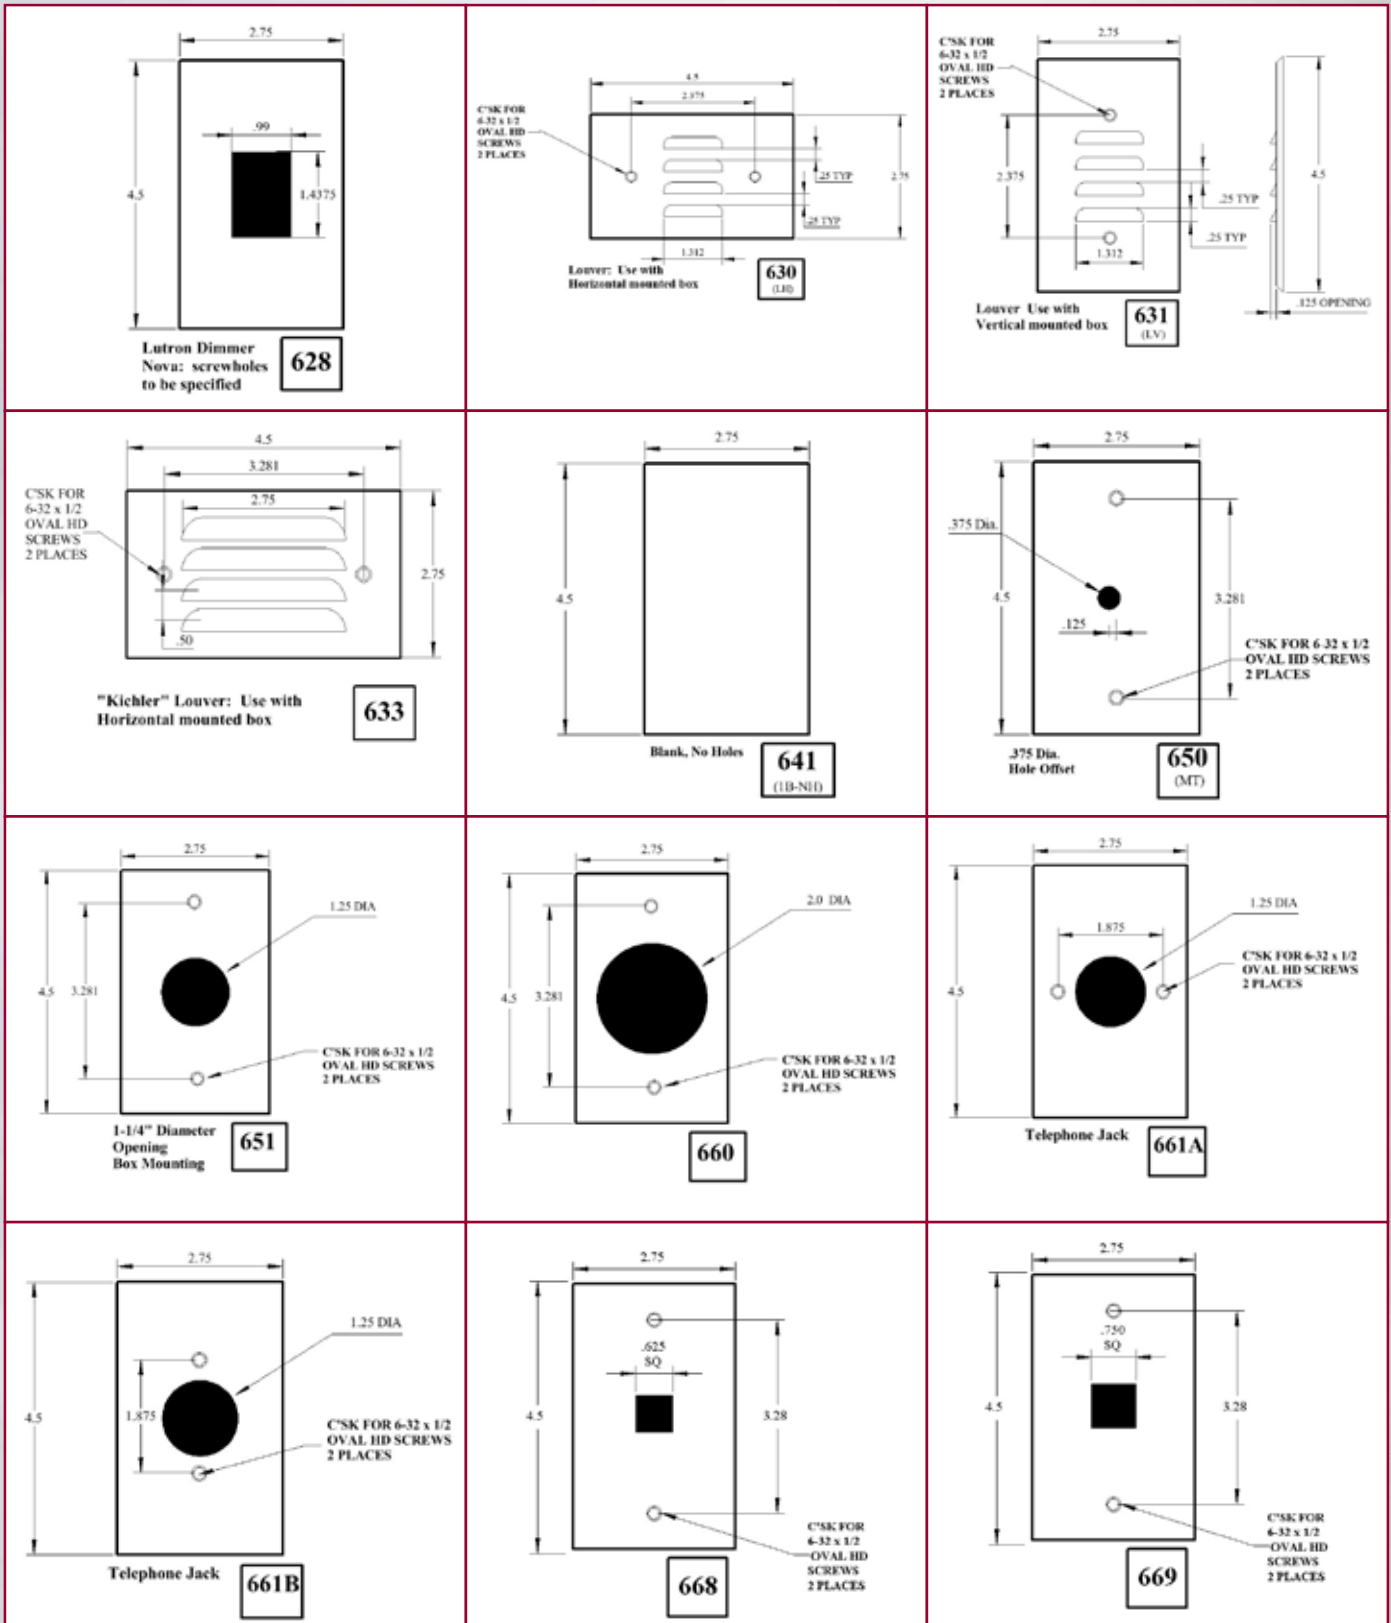

OPENING SELECTOR GUIDE FOR CUSTOM PLATES