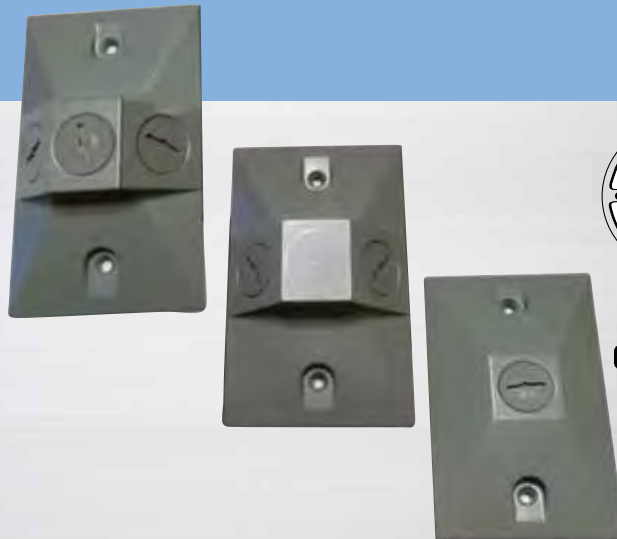

Rectangular Covers

Suitable for wet locations

- Made from rugged die-cast zinc.
- Superior powder coat paint finish provides maximum weatherability.
- Choice of either gray, black, white or bronze finish in 1, 2 or 3 hole configurations.
- Rectangular covers come with a gasket and stainless steel mounting screws.
- 3-hole covers include 1 close-up plug.
- All of the covers on this page are U.S.-made.

Catalog No.	Outlets	Color	Carton Quantity	Weight per 100 units
30351	One ½" tapped hole	Gray	25	28 lbs.
30351B	One ½" tapped hole	Black	25	28 lbs.
30351W	One ½" tapped hole	White	25	28 lbs.
30351Z	One ½" tapped hole	Bronze	25	28 lbs.
30356	Two ½" tapped holes	Gray	25	32 lbs.
30356B	Two ½" tapped holes	Black	25	32 lbs.
30356W	Two ½" tapped holes	White	25	32 lbs.
30356Z	Two ½" tapped holes	Bronze	25	32 lbs.
30361	Three ½" tapped holes	Gray	25	32 lbs.
30361B	Three ½" tapped holes	Black	25	32 lbs.
30361W	Three ½" tapped holes	White	25	32 lbs.
30361Z	Three ½" tapped holes	Bronze	25	32 lbs.