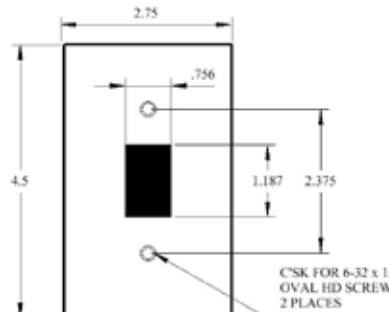

Low
Voltage **417**