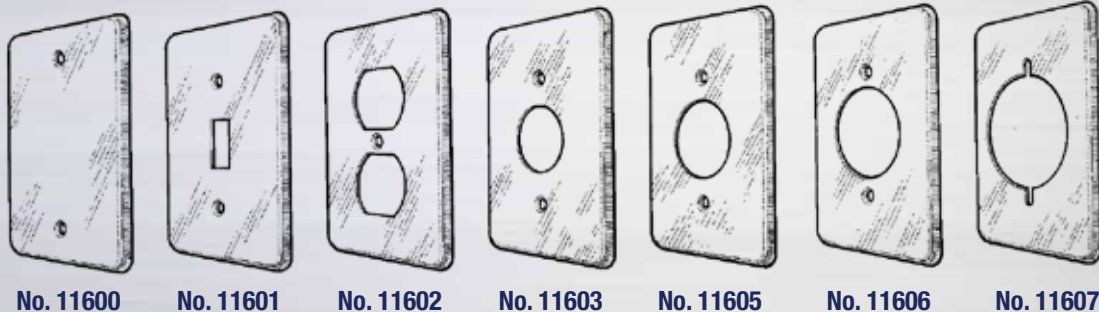

FS Type Covers

1 - 3 Gangs

- Raised, rounded edge for use with FS fittings with raised lip on top, except Crouse Hinds.
- Special FS covers available in stainless steel or aluminum (please use item nos. 11641-11643 for 1-3 gangs).

Catalog No.	Description	Box Quantity	Carton Quantity	Weight Per 100 Units
1 GANG				
11600	Blank	20	200	14 lbs.
11601	Toggle	20	200	16 lbs.
11602	Duplex	20	200	13 lbs.
11603	Single Receptacle	20	200	13 lbs.
11605	1.620" dia. TL Receptacle	20	200	14 lbs.
11606	1.730" dia. TL Receptacle	20	200	12 lbs.
11607	2.125" dia. Range/Dryer Rcpt.	20	200	11 lbs.
11608	GFCI Receptacle (2 screw)	20	200	12 lbs.
11609	GFCI Receptacle (4 screw)	20	200	13 lbs.
2 GANGS				
11611	2 Blank	10	100	22 lbs.
11612	2 Toggle Switches	10	100	21 lbs.
11613	2 Duplex Receptacles	10	100	17 lbs.
11614	2 Single Receptacles	10	100	20 lbs.
11615	Toggle / Duplex	10	100	23 lbs.
11616	Toggle / Single Receptacle	10	100	21 lbs.
11618	2.125" dia. Range/Dryer Rcpt.	10	100	19 lbs.
11620	2 GFCI Receptacles	10	100	15 lbs.
11621	Switch / GFCI Receptacle	10	100	19 lbs.
3 GANGS				
11622	3 Blank	10	100	33 lbs.
11623	3 Toggle Switches	10	100	31 lbs.
11624	3 Duplex Receptacles	10	100	24 lbs.
11625	2 Toggle / 1 Duplex Receptacle	10	100	34 lbs.
11626	2 Toggle / 1 Single Receptacle	10	100	35 lbs.
11628	2 1.620" dia. TL Receptacles	10	100	20 lbs.
11629	2 1.730" dia. TL Receptacles	10	100	19 lbs.
11630	3 GFCI Receptacles	10	100	27 lbs.