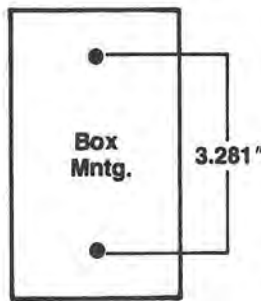

Full Scale Dimensions

STANDARD TOLERANCE $\pm 0.0313''$

Screw Hole Dimensions

Standard Size

Examples:

Blank

Toggle
Single
Receptacle

Interchangeable
(Despard)
GFI

Refer to the dimensional drawings within our Opening Selector Guide