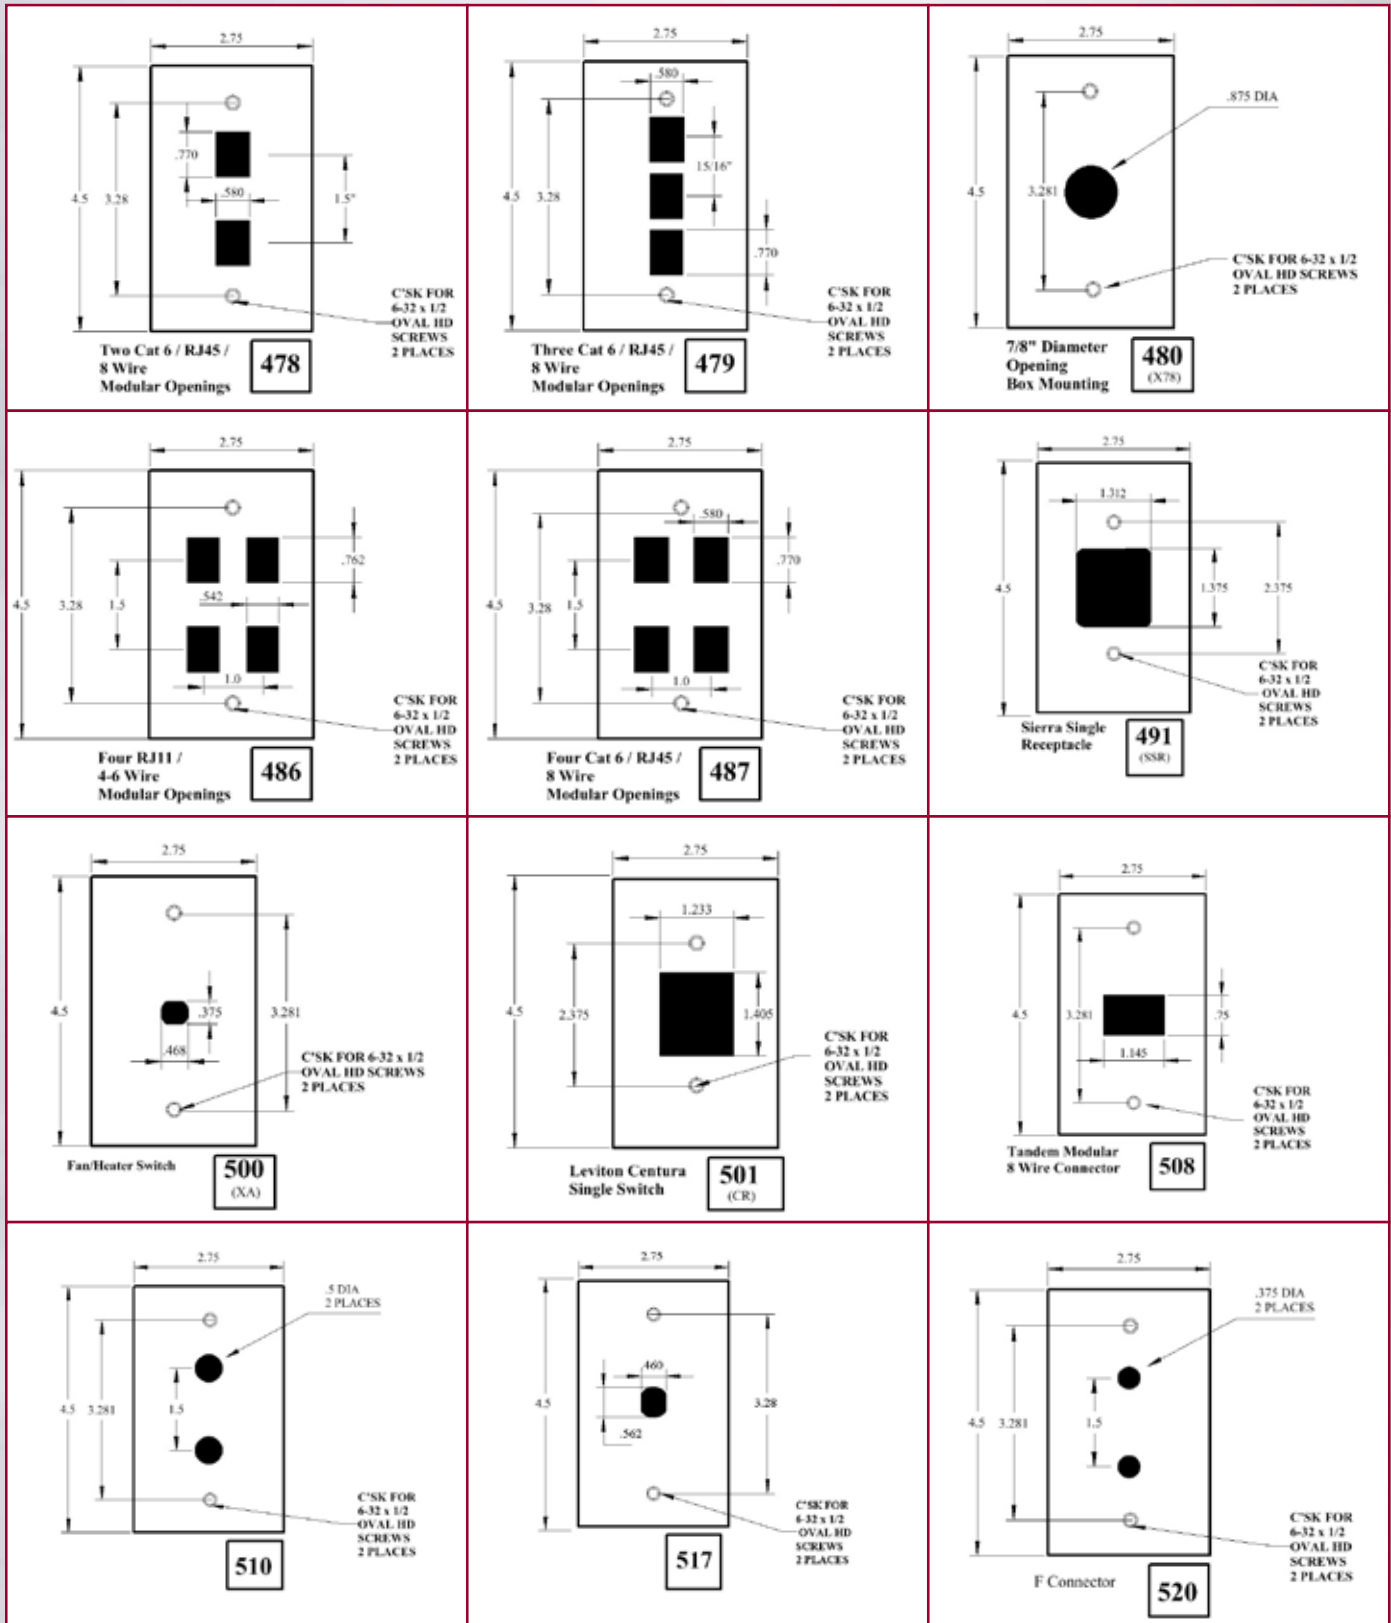

OPENING SELECTOR GUIDE FOR CUSTOM PLATES

OPENING SELECTOR GUIDE FOR CUSTOM PLATES

 <p>Key Switch Double-D opening .67 x .75"</p> <p>528</p>	 <p>3/4" Diameter Opening Box Mounting</p> <p>530 (X75)</p>	 <p>Slot for Razor Blades</p> <p>550 (RHH)</p>
 <p>Coaxial Connector BNC</p> <p>551</p>	 <p>IBM Type Data Connector</p> <p>557</p>	 <p>Biplax / Triplex</p> <p>561 (SLR)</p>
 <p>Telephone 1" Inner Diameter Plastic Grommet</p> <p>581</p>	 <p>Telephone Opening With Metal Bushing</p> <p>591 (61)</p>	 <p>Long Toggle DPDT</p> <p>600 (L.T)</p>
 <p>"Smully" Rocker Switch</p> <p>601</p>	 <p>Blank, Interchangeable Mounting</p> <p>611</p>	 <p>620</p>