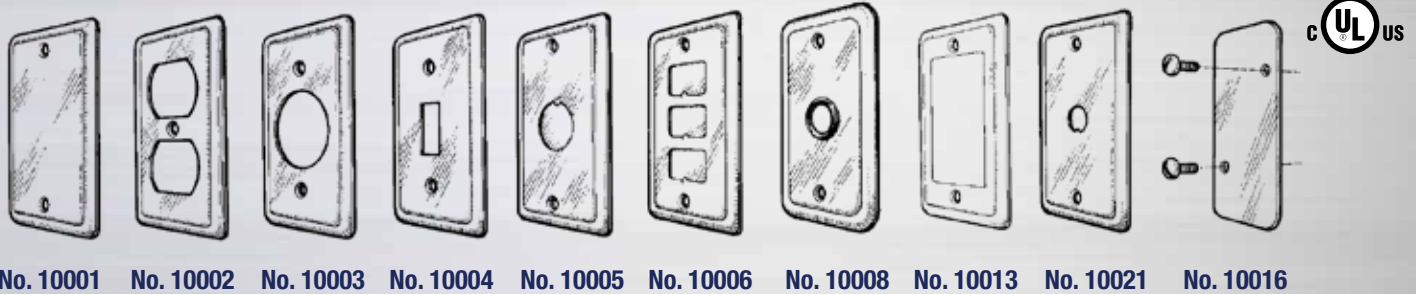

Utility Covers

4-3/32" x 2-7/32"

- Galvanized steel, smooth finish.
- Special utility covers available in stainless steel and painted metal (please use item no. 10011).

Catalog No.	Description	Box Quantity	Carton Quantity	Weight Per 100 Units
10001	Blank	25	250	10 lbs.
10002	Duplex	25	250	7 lbs.
10003	Single Receptacle	25	250	8 lbs.
10004	Toggle	25	250	9 lbs.
10005	1/2" Knockout	25	250	9 lbs.
10006*†	3 Device Interchangeable with strap	20	200	16 lbs.
10008*	Bushed Telephone 5/8" ID	20	200	11 lbs.
10009	1.620" dia. 20A TL Receptacle	25	250	8 lbs.
10010	1.730" dia. 30A TL Receptacle	25	250	8 lbs.
10013	GFCI Receptacle (Box mounting 3.281")	25	250	7 lbs.
10021*	Appliance Switch (.4687" dia.)	25	250	9 lbs.
10016	Rectangular cover for small handy box (3.7813 x 1.5938", fits Appleton 4SS, Raco 640)	25	250	12 lbs.

*Painted with a baked cadilite finish.

†To be discontinued when stock exhausted.