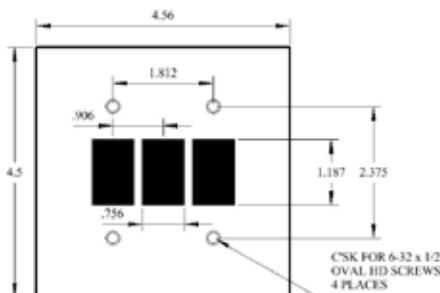

Low
Voltage **419**