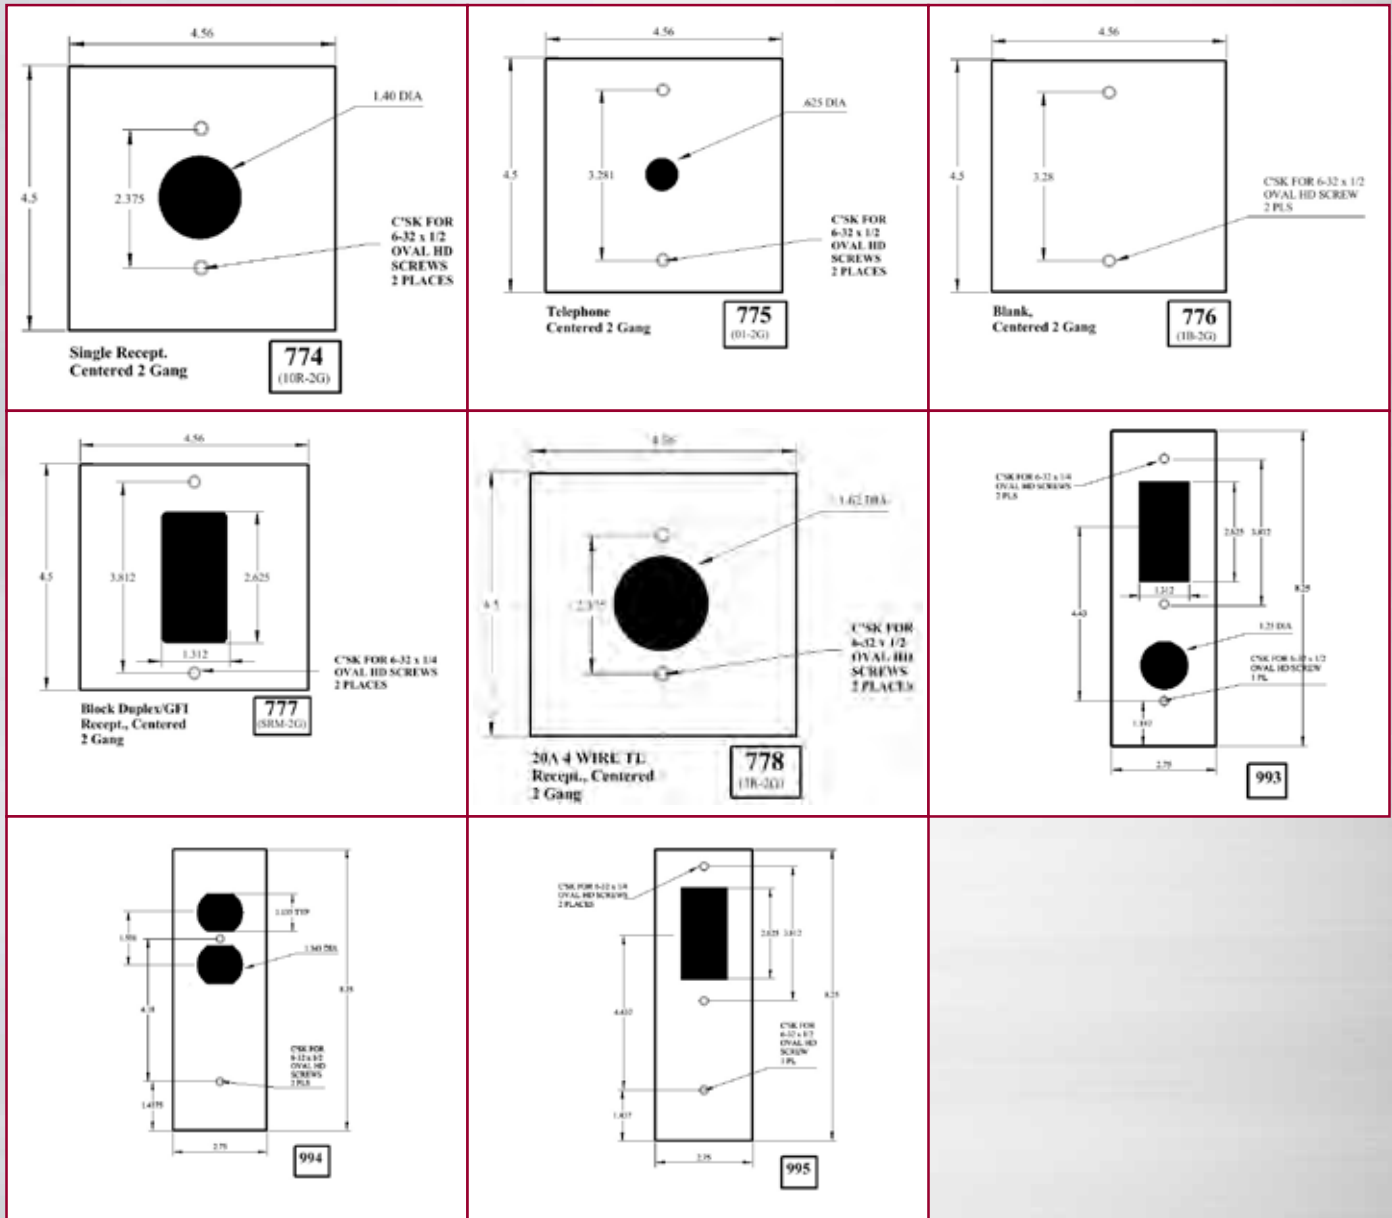

OPENING SELECTOR GUIDE FOR CUSTOM PLATES