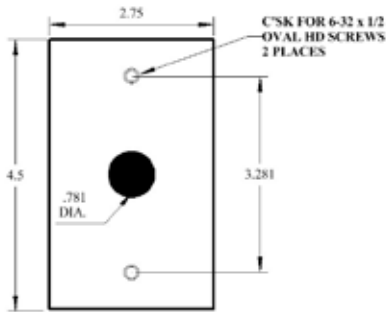

Bulkhead
Connector **411**