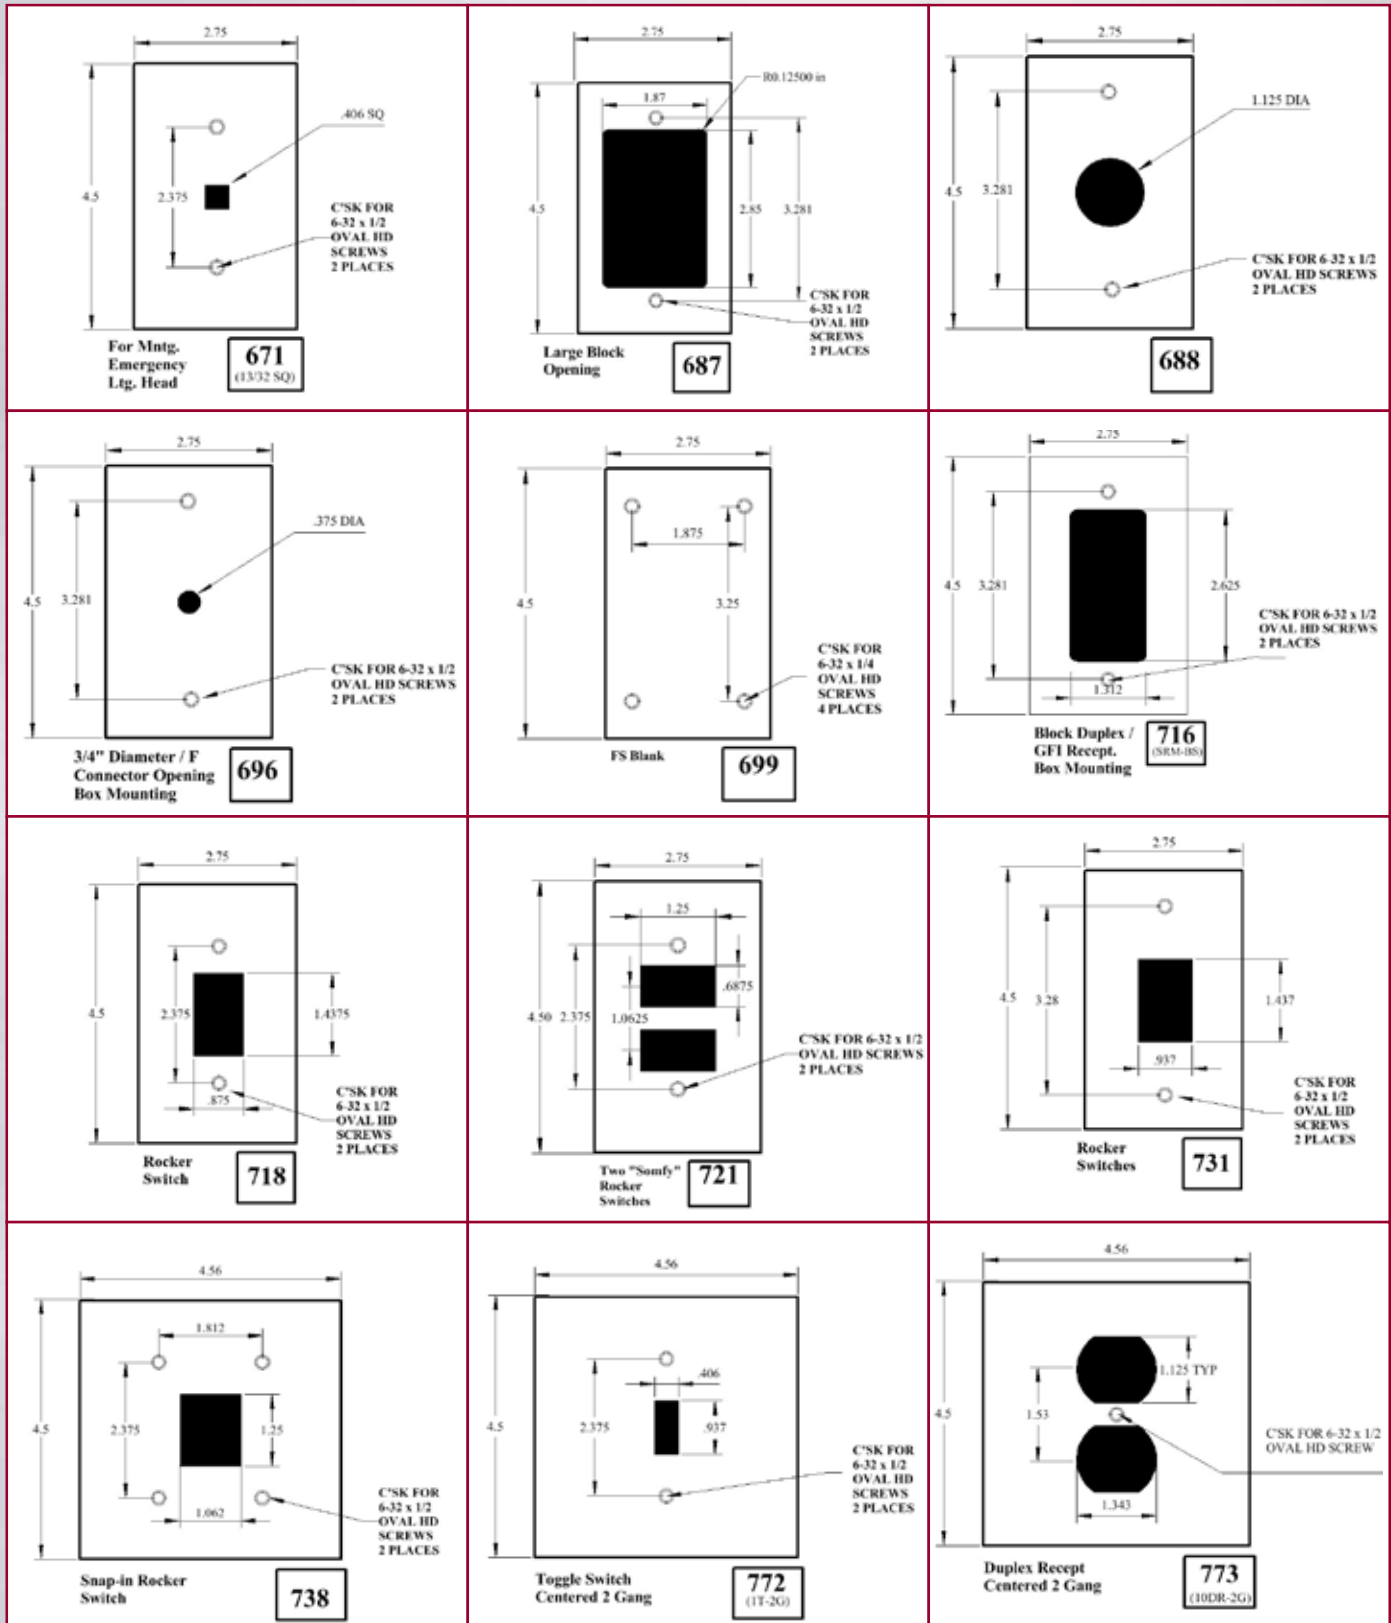

OPENING SELECTOR GUIDE FOR CUSTOM PLATES