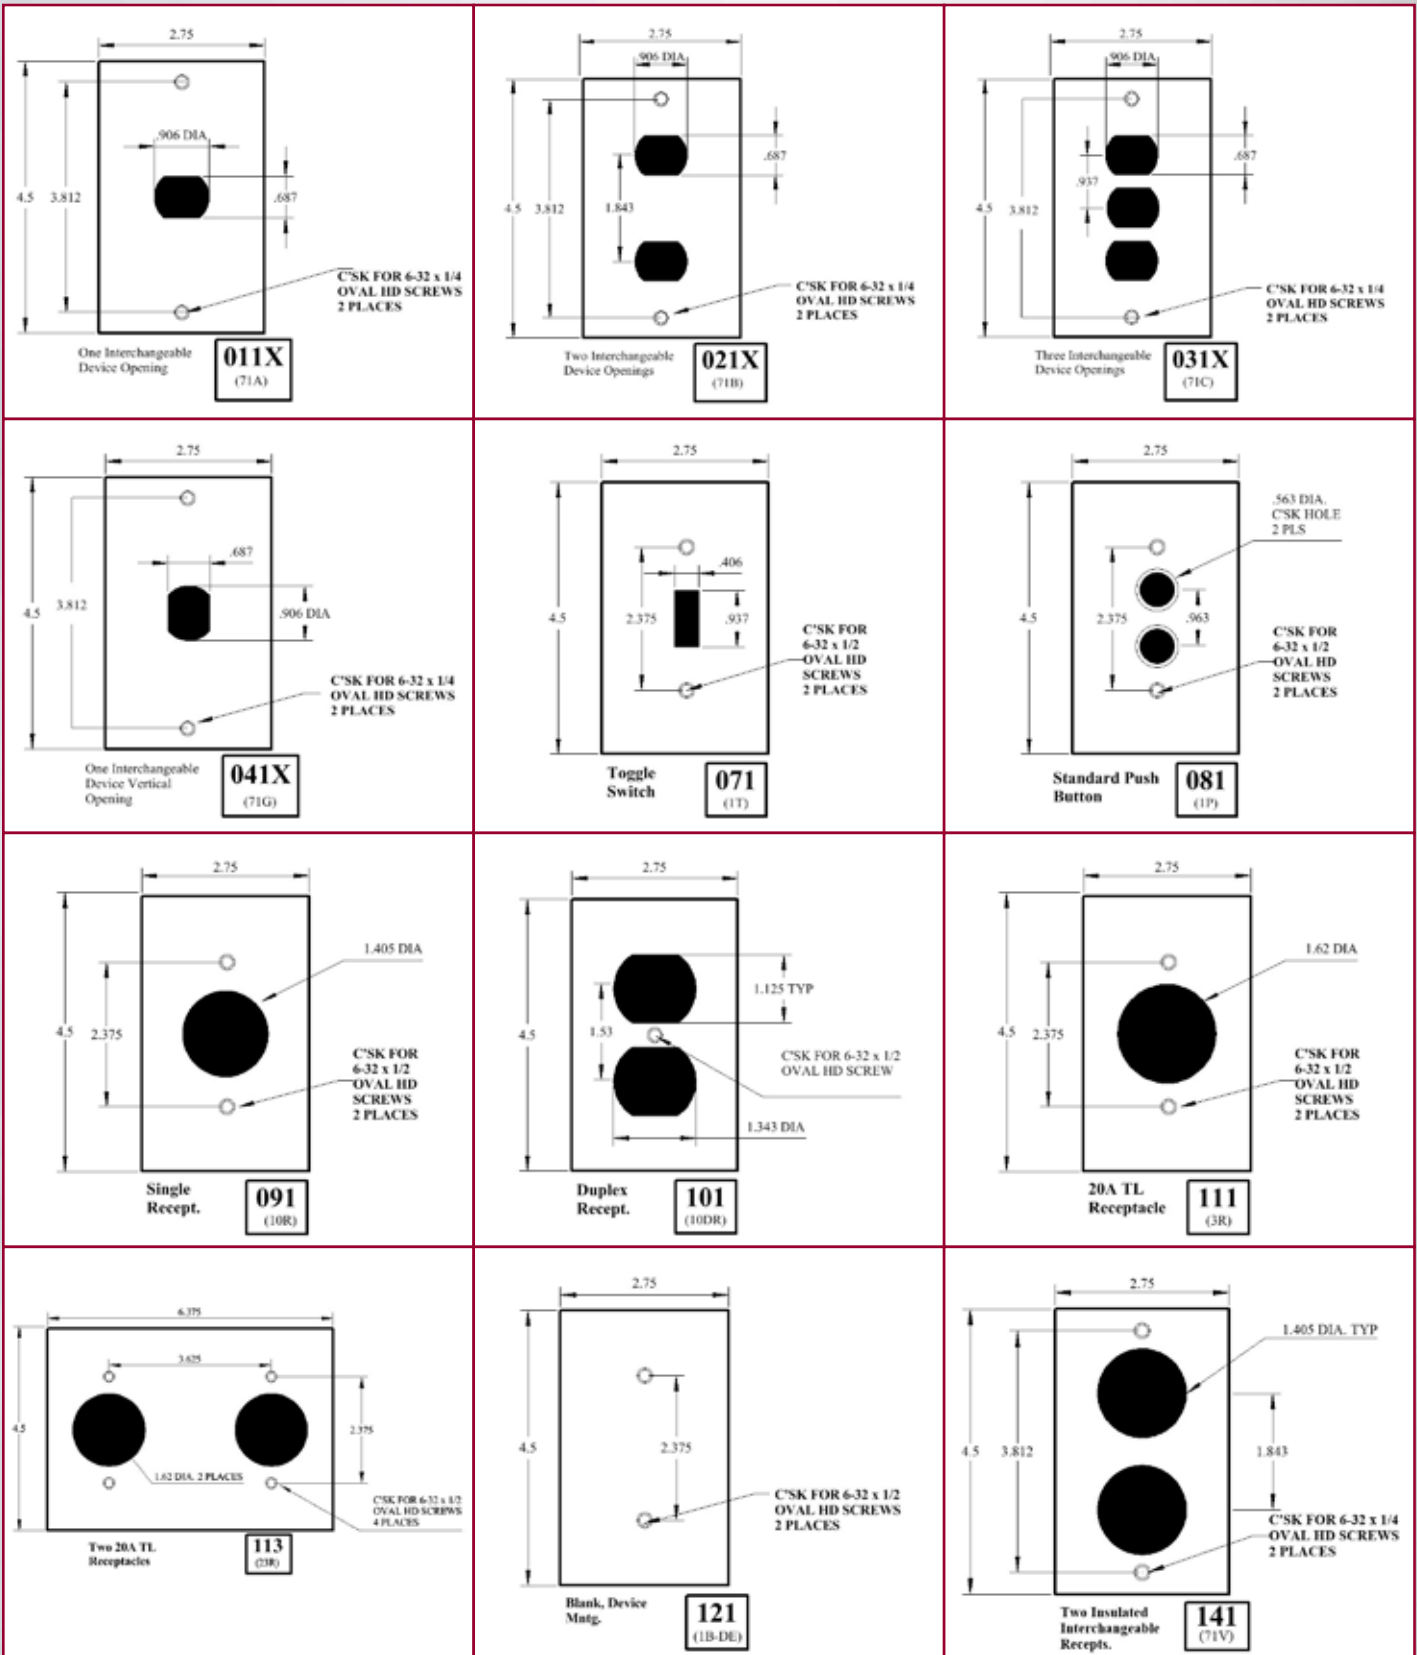

OPENING SELECTOR GUIDE FOR CUSTOM PLATES