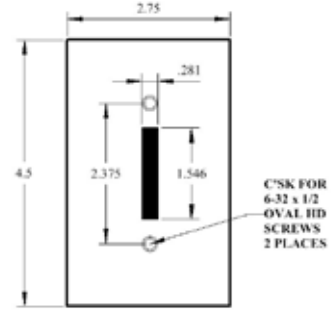

Leviton Rocker
Switch **371**
(LRX)