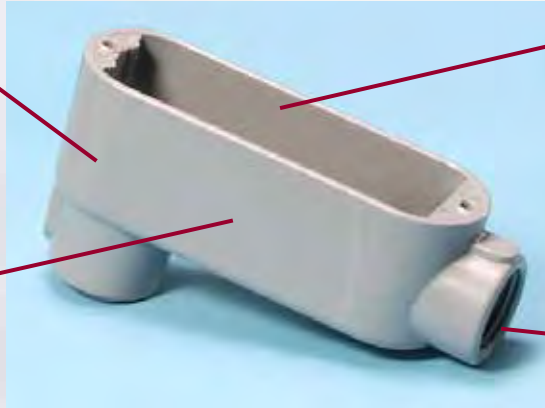

40001 fits McGill canopy switch. 40002 fits standard canopy switch.

Conduit Bodies

Unassembled • Assembled • Threaded • Set-Screw • Combination Threaded/Set-Screw

Smooth, corrosion resistant electrostatic powder coating.

Seamless die-cast aluminum construction.

Cubic capacity and UL listing clearly marked.

Smooth, uniform NPT threads for quick installation.

Neoprene rubber gasket.

Combination Phillips/slotted screws.

Screws and retaining washer already installed.