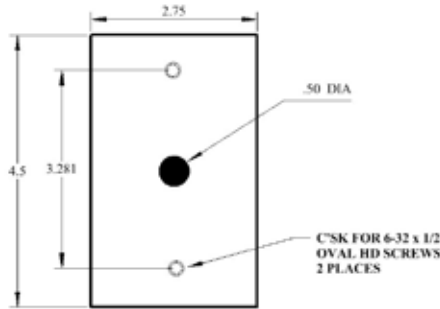

1/2" Diameter
Opening
Box Mounting **381**
(21)