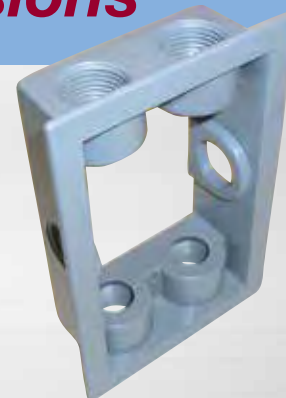

Catalog No.	No. of Outlets	Cubic Capacity	Carton Quantity	Weight per 100 units
30274	Four 1/2" outlets, 2 in each end	10.0"	10	70 lbs.
30288	Four 3/4" outlets, 2 in each end	10.0"	10	70 lbs.
30275	Six 1/2" outlets, 2 in each end and 1 in each side	10.0"	10	70 lbs.
30289	Six 3/4" outlets, 2 in each end and 1 in each side	10.0"	10	70 lbs.