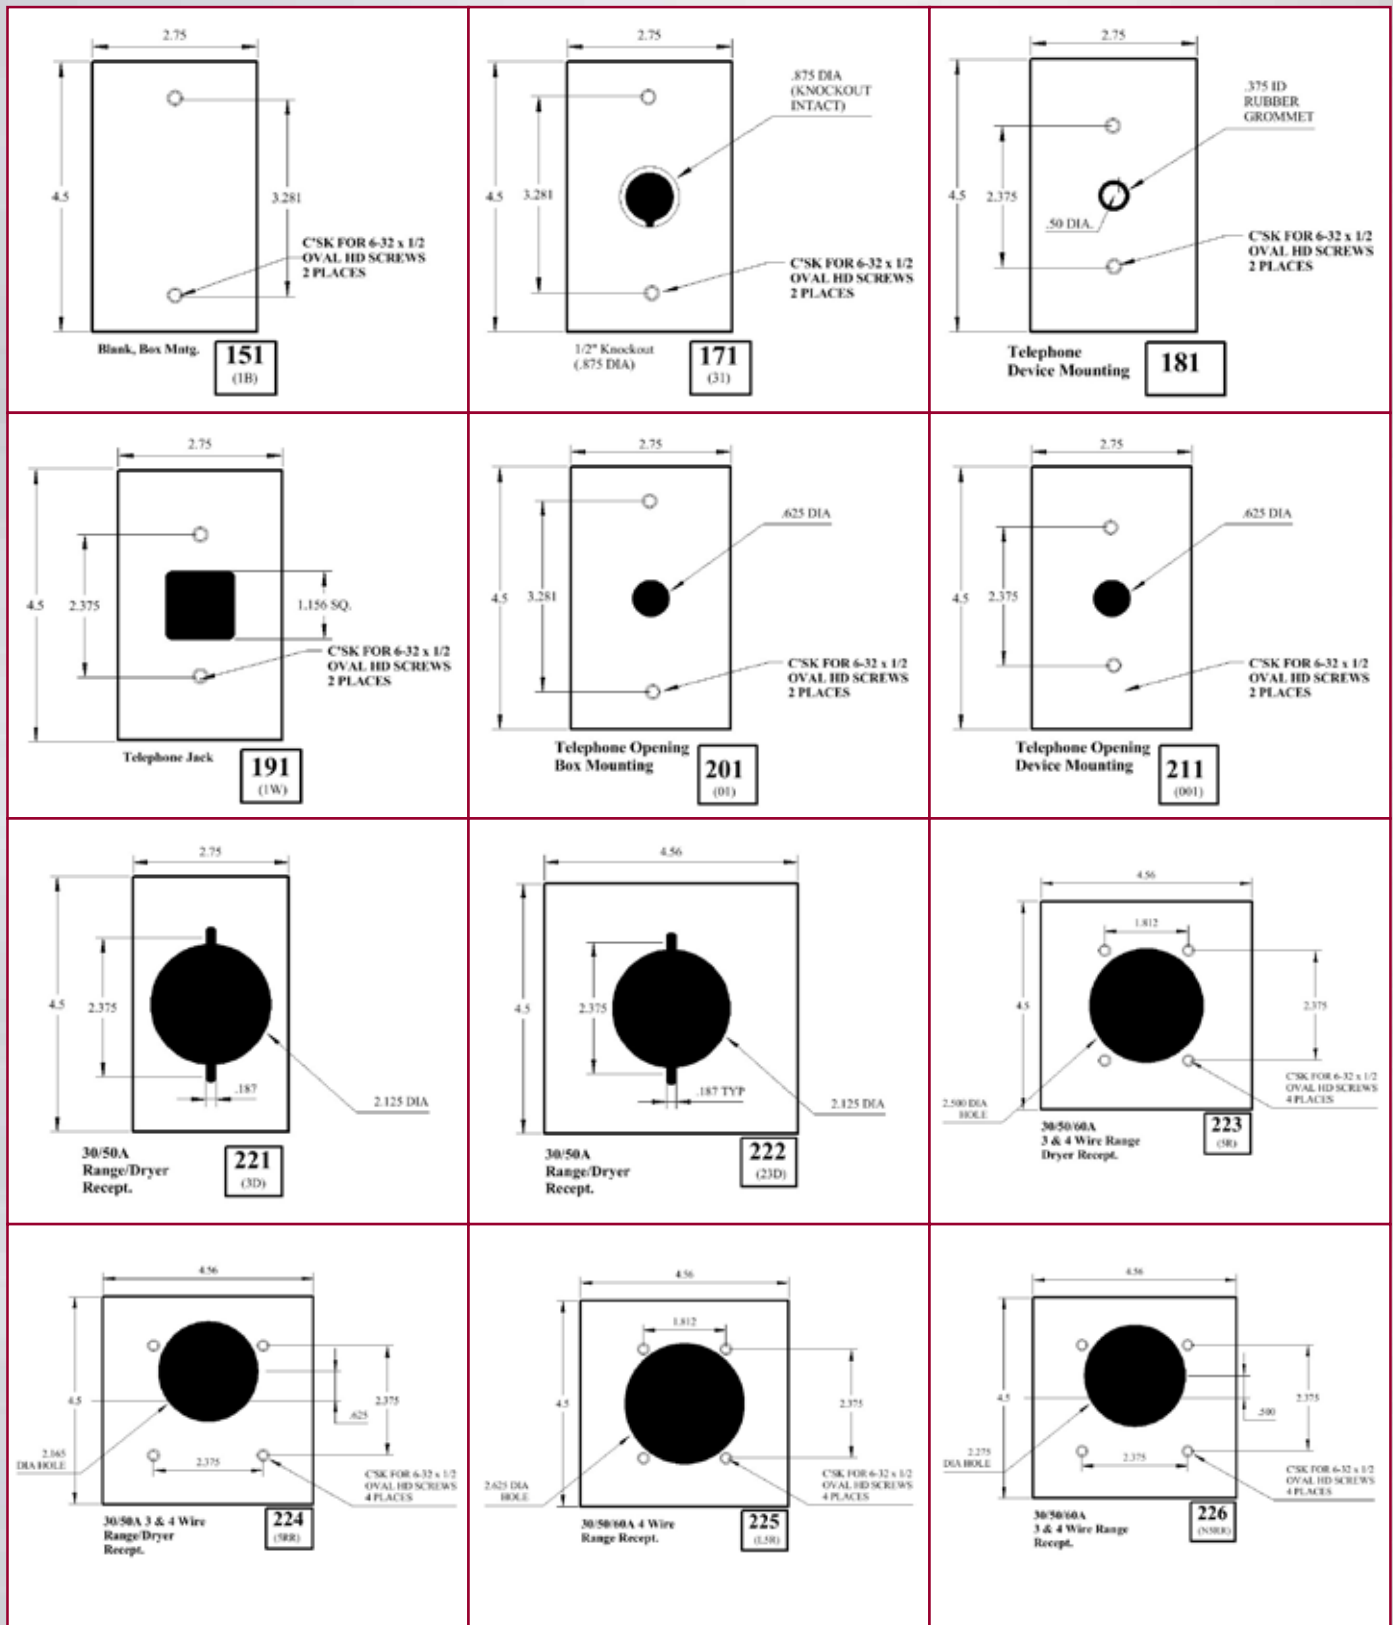

OPENING SELECTOR GUIDE FOR CUSTOM PLATES