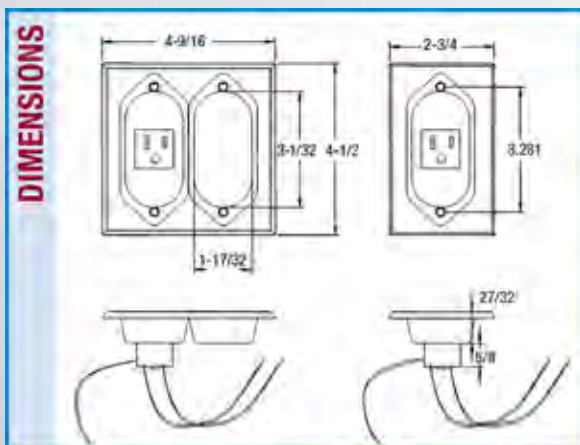

Plug-In Receptacles*

Size **1-gang**
Components **(2) 15 amp plug-in receptacles**
Smooth White **40574**
Smooth Ivory **40576**
Stainless Steel **40578**