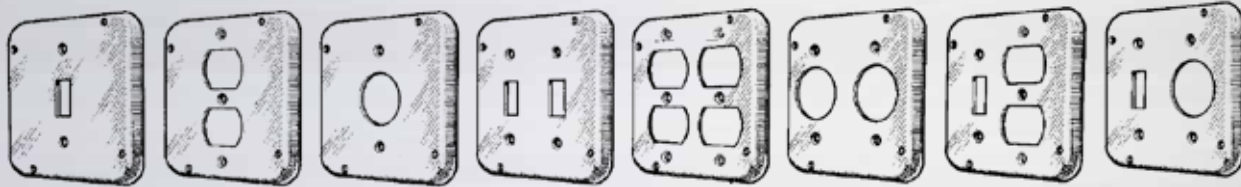

Finished Covers

4-11/16"

4-11/16 INCH SQUARE RAISED COVERS

No. 11501   No. 11502   No. 11503   No. 11510   No. 11511   No. 11512   No. 11513   No. 11514