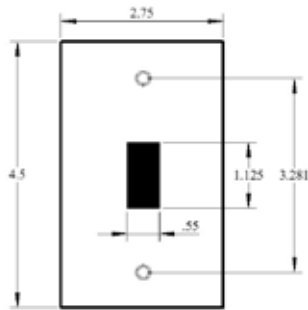

OPENING SELECTOR GUIDE FOR CUSTOM PLATES

Fasco Snap-In
Rocker Switch **366**