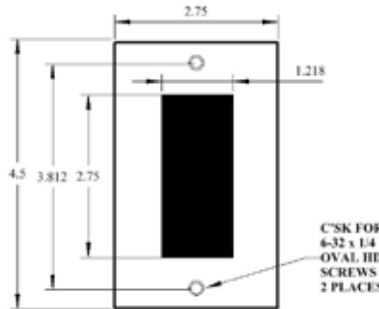

Leviton Centura
Duplex Switch **391**
(CD)