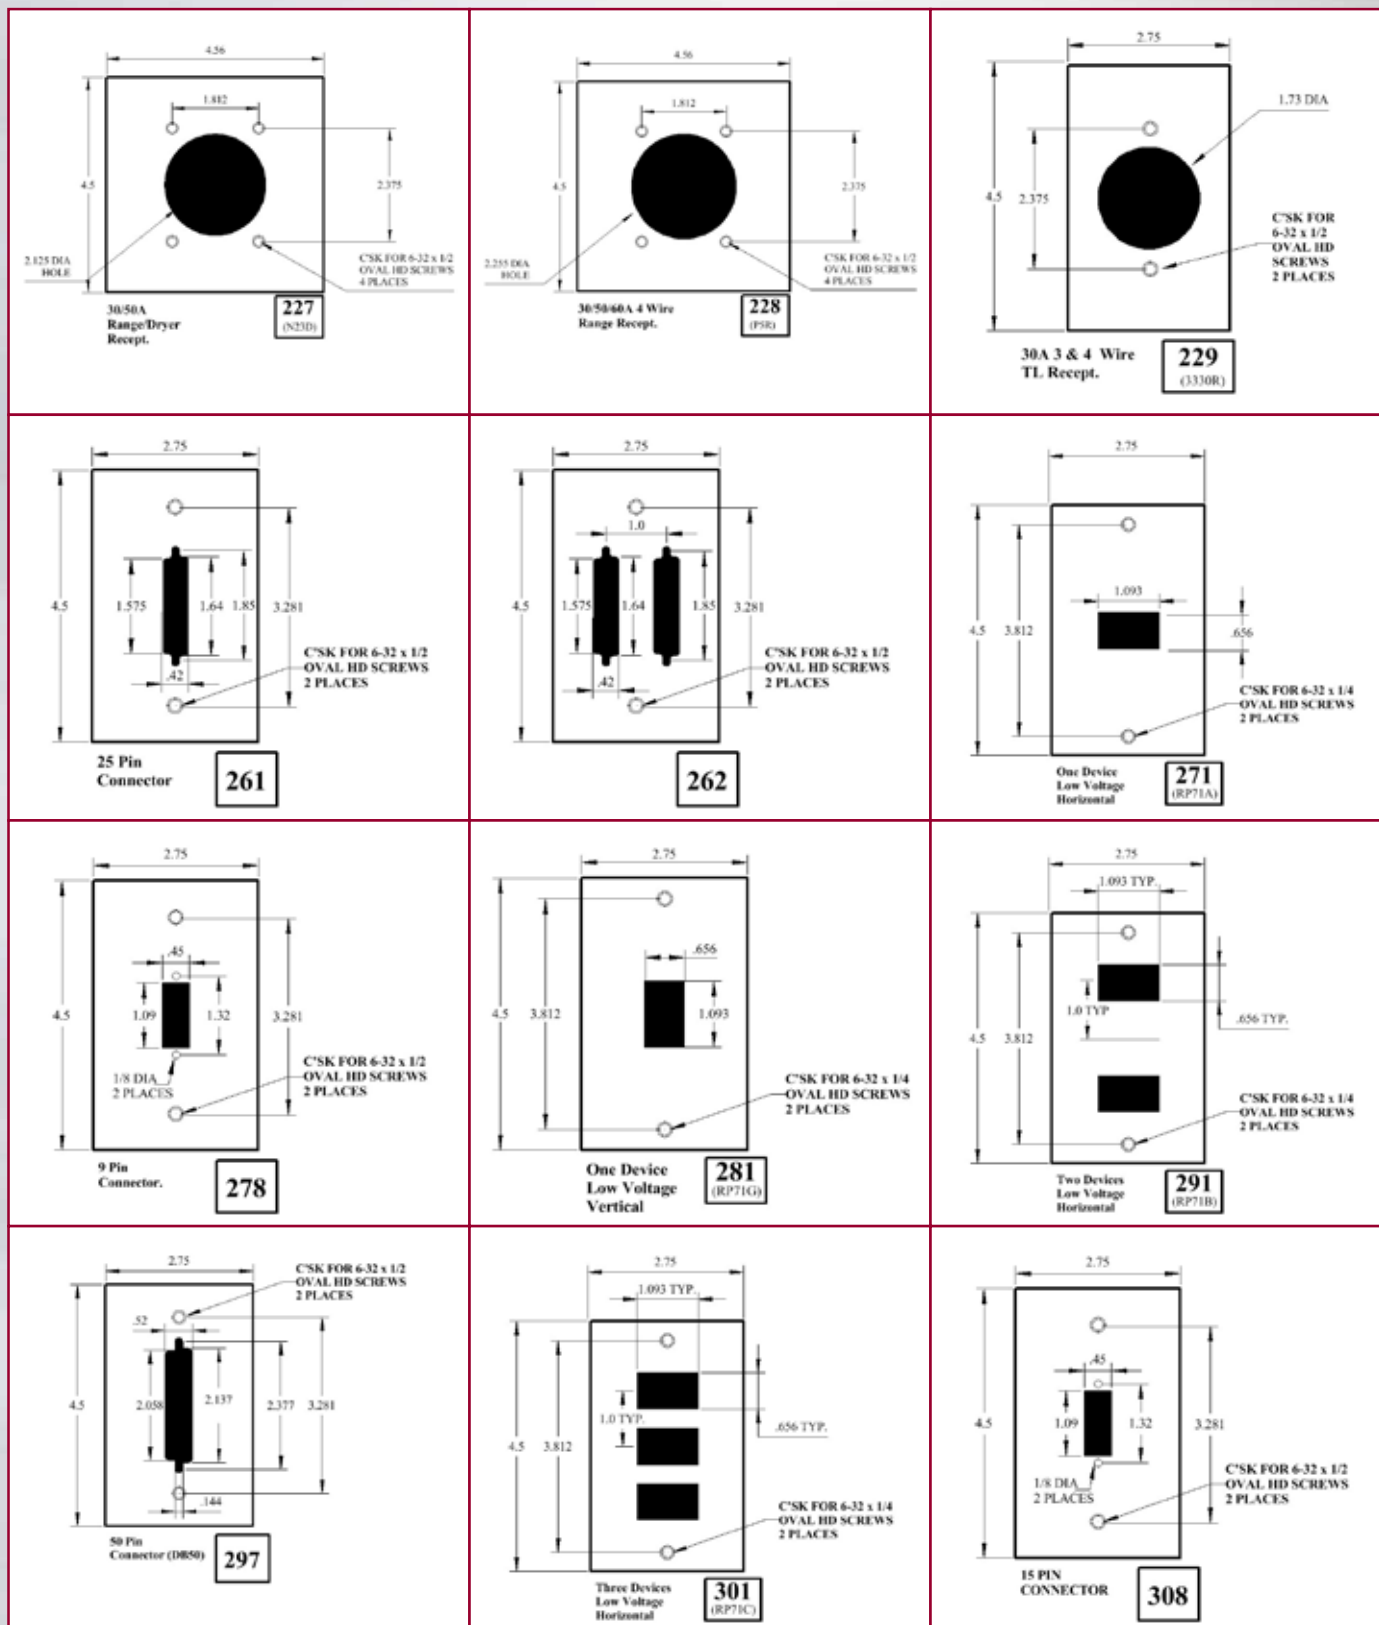

OPENING SELECTOR GUIDE FOR CUSTOM PLATES